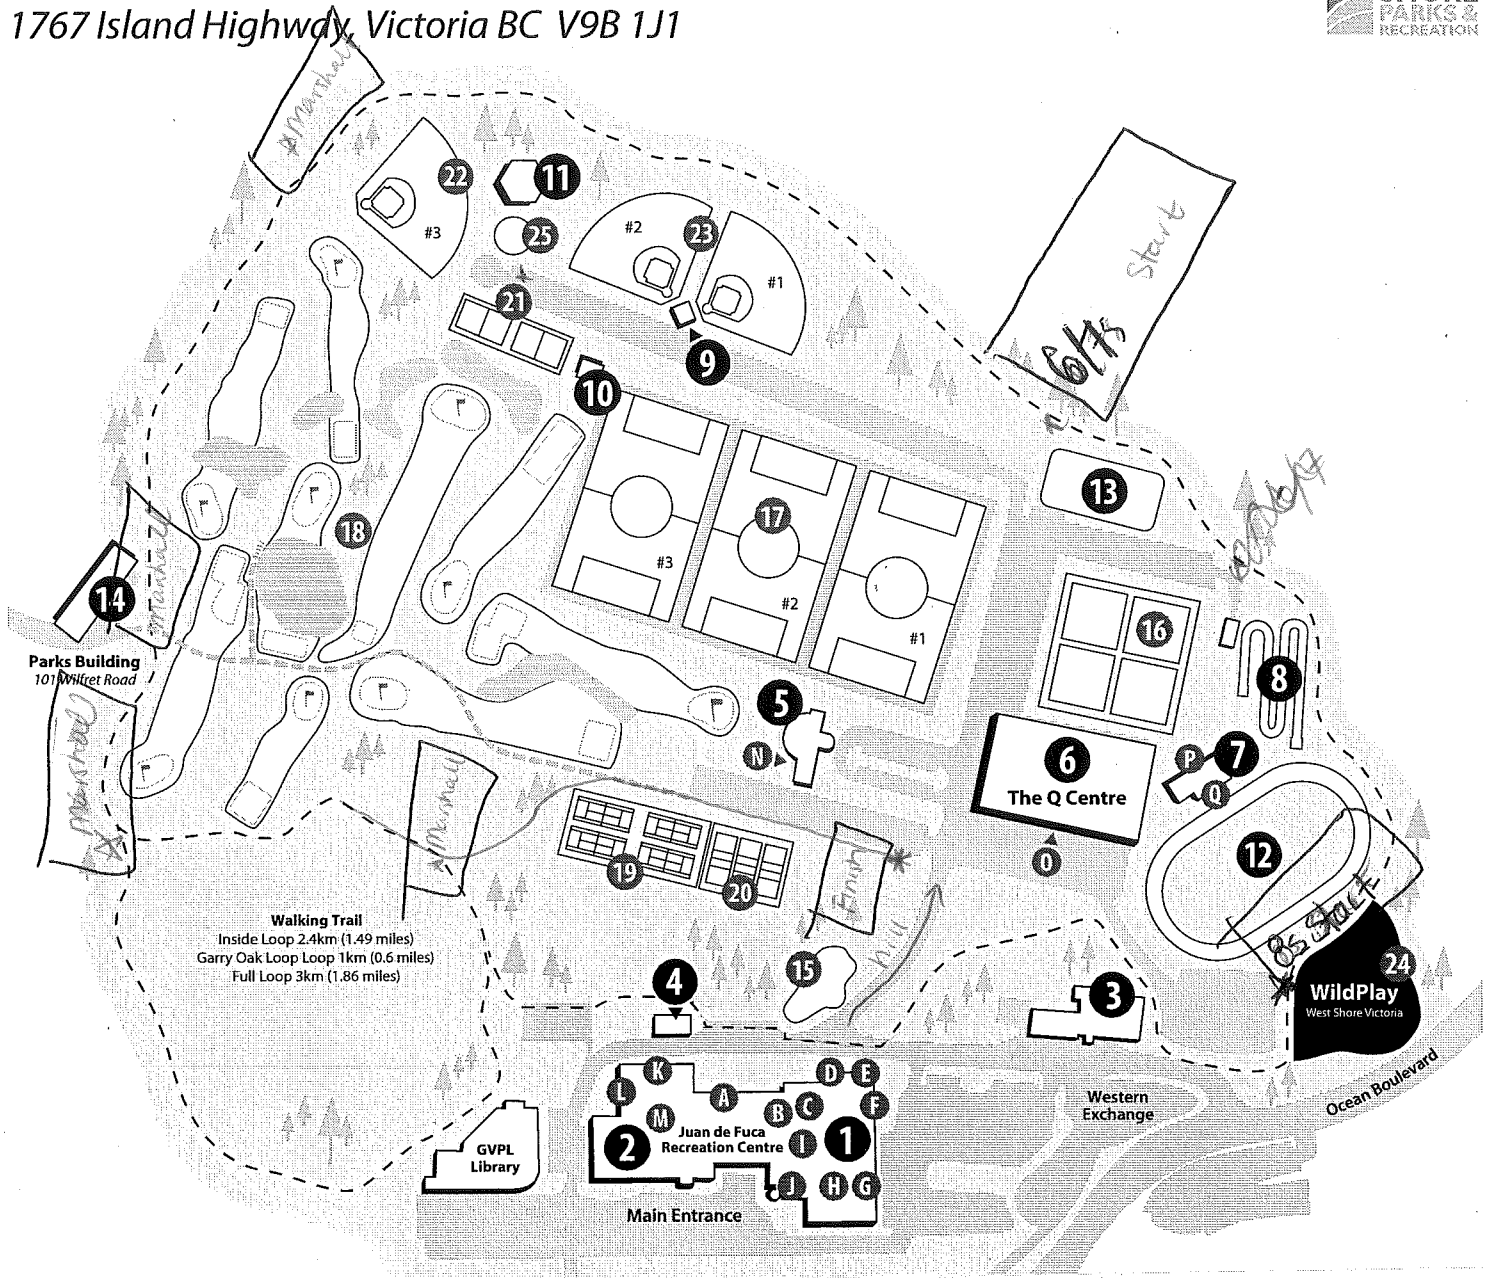

WEST SHORE PARKS & RECREATION CENTRE

1767 Island Highway, Victoria BC V9B 1J1

OLD ISLAND HIGHWAY

1. JDF Recreation Centre

- A. Curling Rink
- B. Playroom
- C. Lookout Lounge
- D. Galleon Room
- E. Kid's Cove
- F. JDF Arena Entrance
- G. Spinnaker Room
- H. Gillangcolme Room
- I. Boardroom
- J. Administration

2. Reception/Pool/Weight Room

- K. Swimming Pool
- L. Weight Room
- M. Reception & Cafe

3. 55+ Activity Centre

- 4. Kids Cottage
- 5. Kinsmen Fieldhouse
- N. Golf Pro Shop
- 6. The Q Centre
- O. Pottery Studio
- 7. Clubhouse
- P. Lower Clubhouse
- Q. Upper Clubhouse

- 8. BMX Track
- 9. Lower Park Concession
- 10. Lower Park Washrooms
- 11. Rotary Picnic Shelter
- 12. Velodrome

13. Lacrosse Box

- 14. Parks Building
- 15. Rotary Playground
- 16. Lawn Bowling Greens
- 17. Playing Fields
- 18. Golf Course
- 19. Tennis Courts
- 20. Beach Volleyball Courts
- 21. Basketball Courts
- 22. Adult Baseball Diamond
- 23. Youth Baseball Diamonds
- 24. Wildplay West Shore Victoria
- 25. Rotary Picnic Playground (Under Construction)